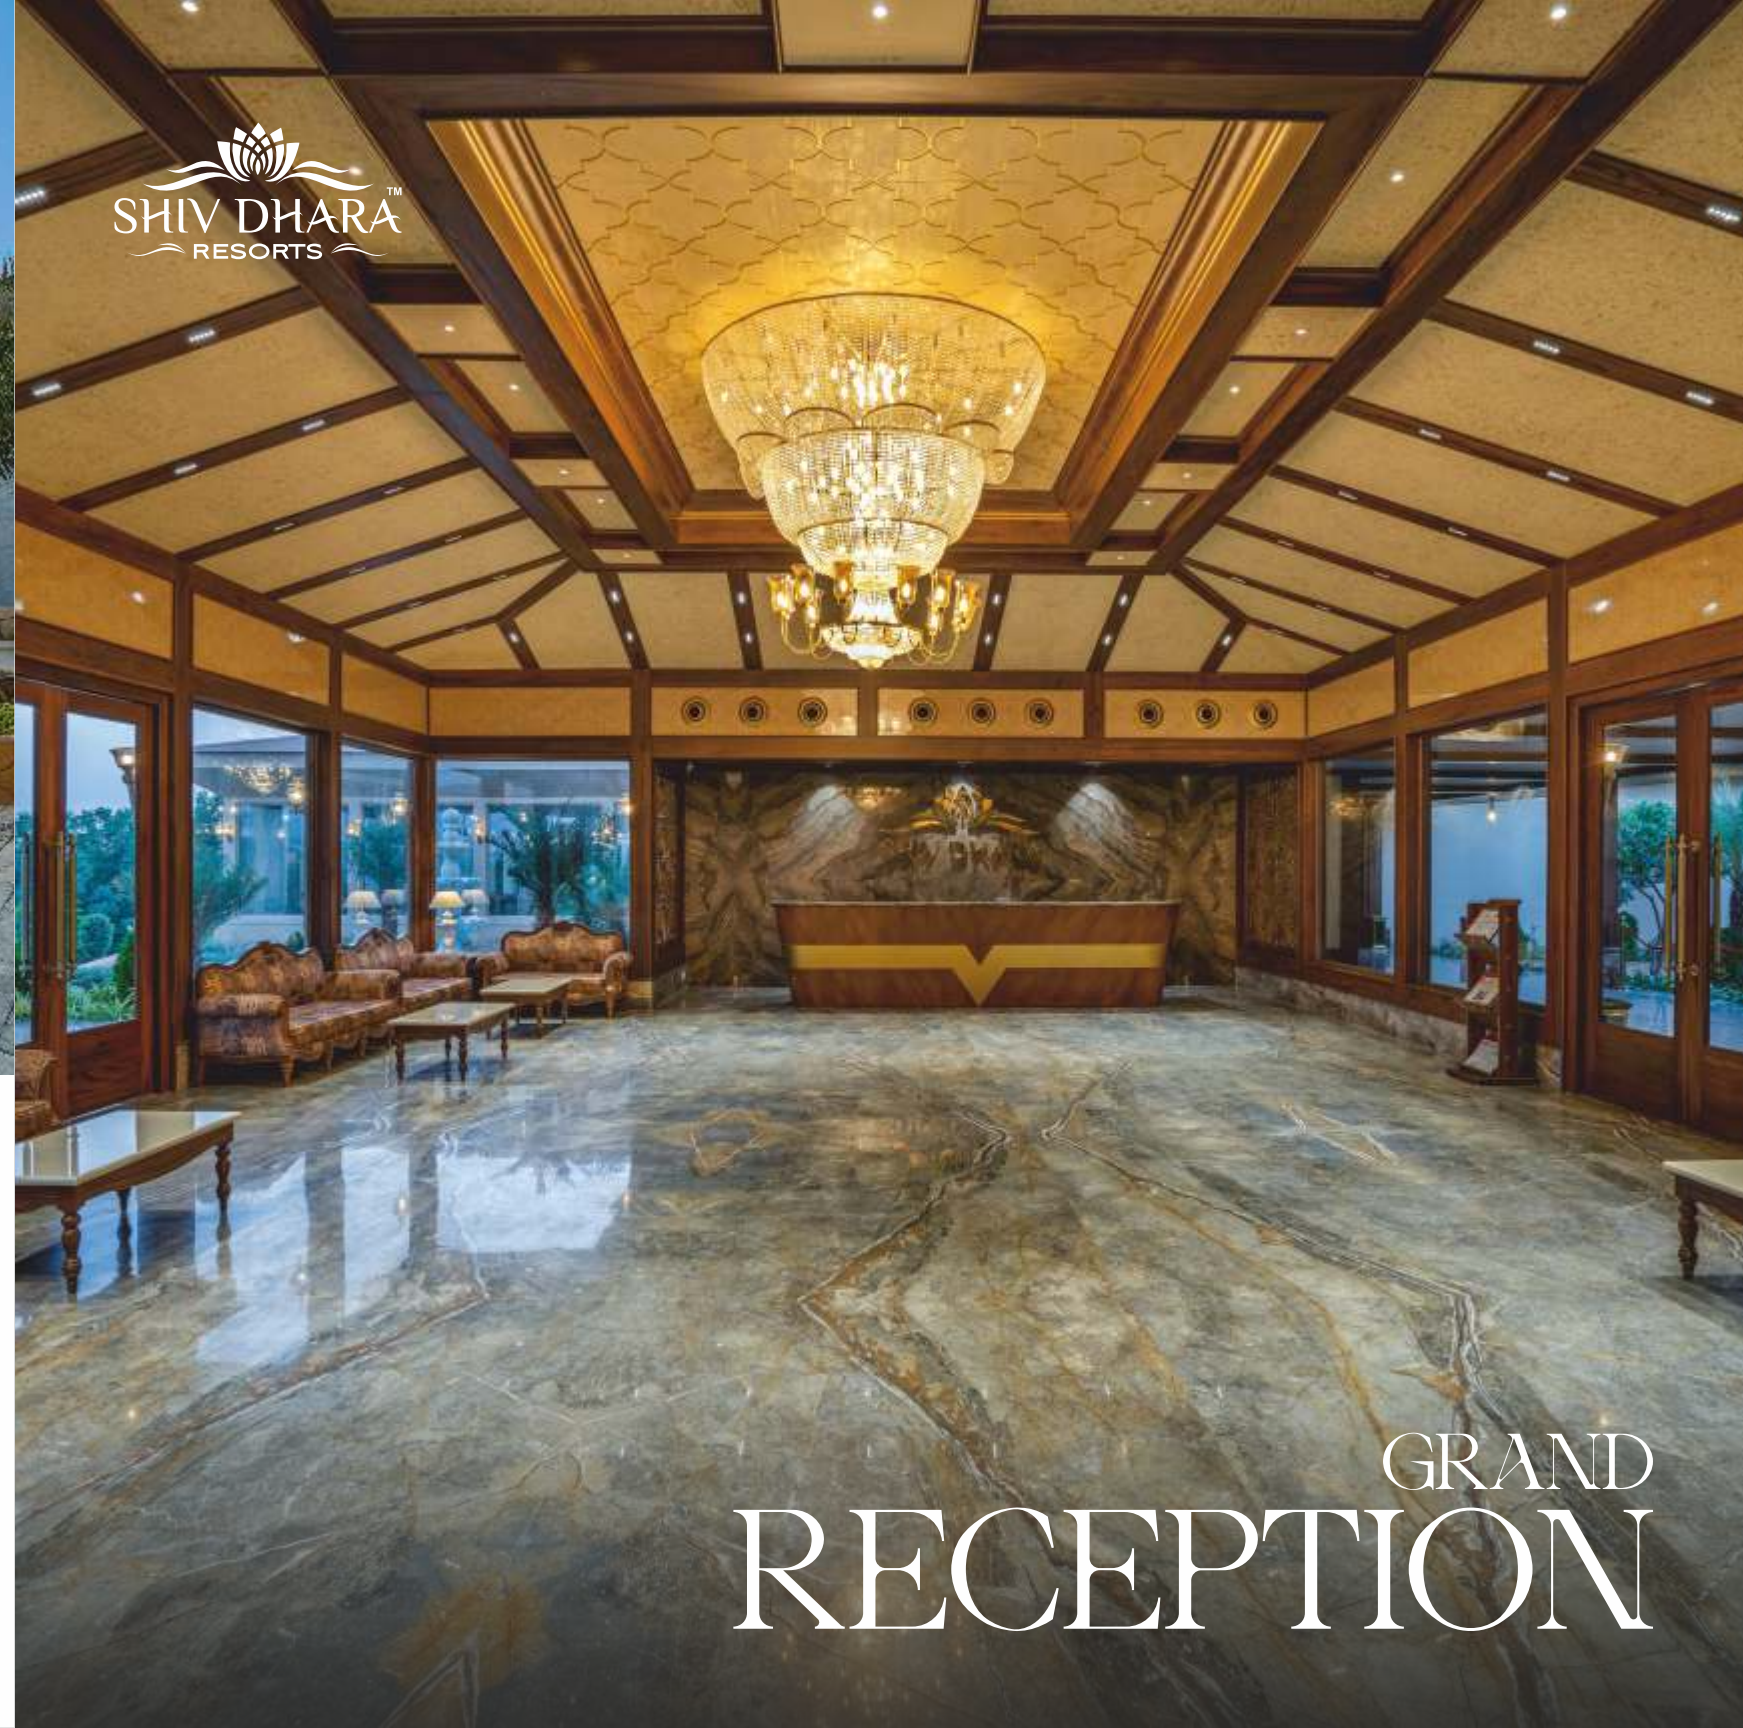

'A Jewel of Aravalli Range'

With Exquisitely styled and lavishly appointed accommodation, Shivdhara Resorts Palanpur is located at Mount Abu Highway, Palanpur and is renowned for its uniqueness of refined luxury.

Built on a plot area of 42 Acre and just 10kms. Away from Palanpur, our Target Audience Staycation, Social Gatherings, Pre & Post Wedding events, Birthday, Anniversary Celebration, Corporate Events & BIN meets range from 50 - 450 persons.

Vyom - All day Dining premium restaurant serving Multi Cuisine Delicacies and can Accommodate 160 covers.

ROOMS • RESTAURANT • BANQUET • PARTY LAWN • WATER PARK

SHIV DHARA
RESORTS