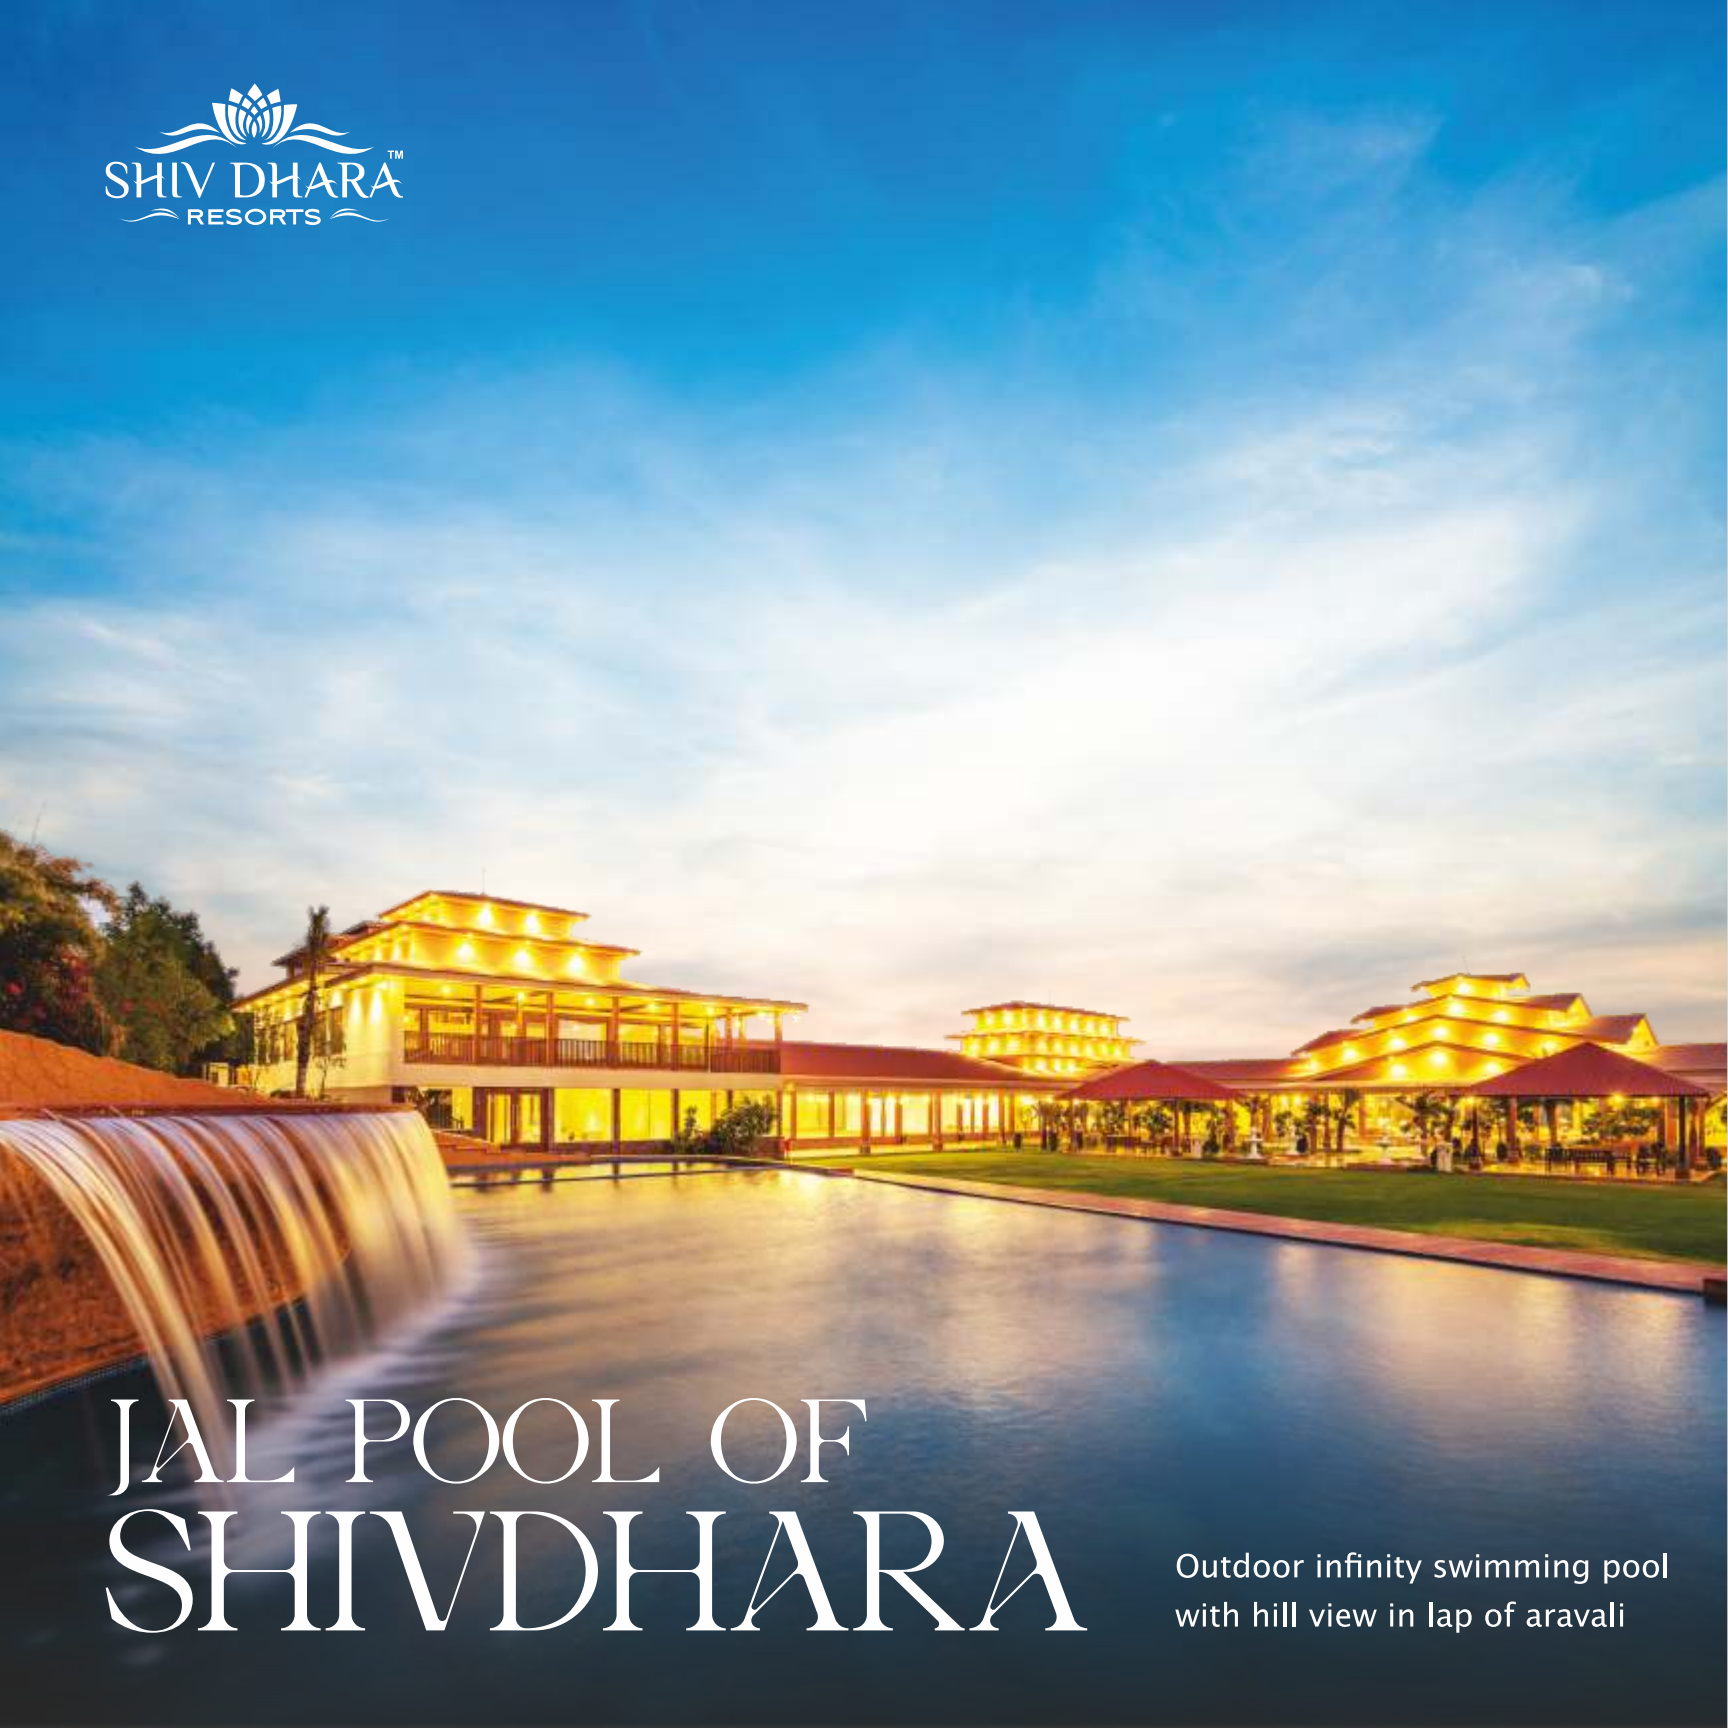

JAL POOL OF SHIVDHARA

Outdoor infinity swimming pool with hill view in lap of aravali