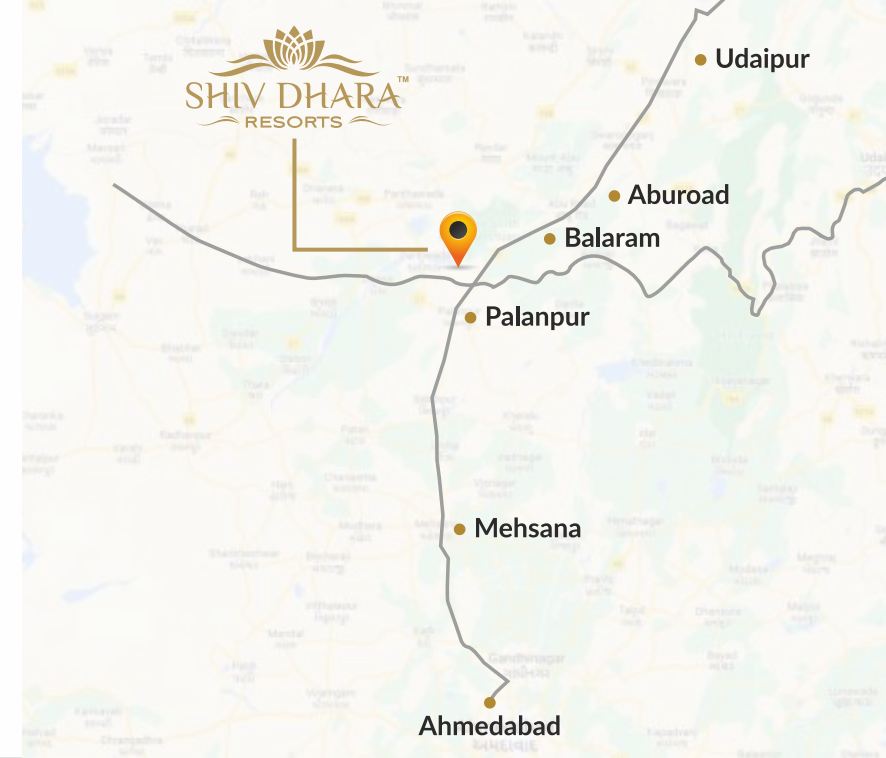

RESORT ENTRY

'A Jewel of Aravalli Range'

With Exquisitely styled and lavishly appointed accommodation, Shivdhara Resorts Palanpur is located at Mount Abu Highway, Palanpur and is renowned for its uniqueness of refined luxury.