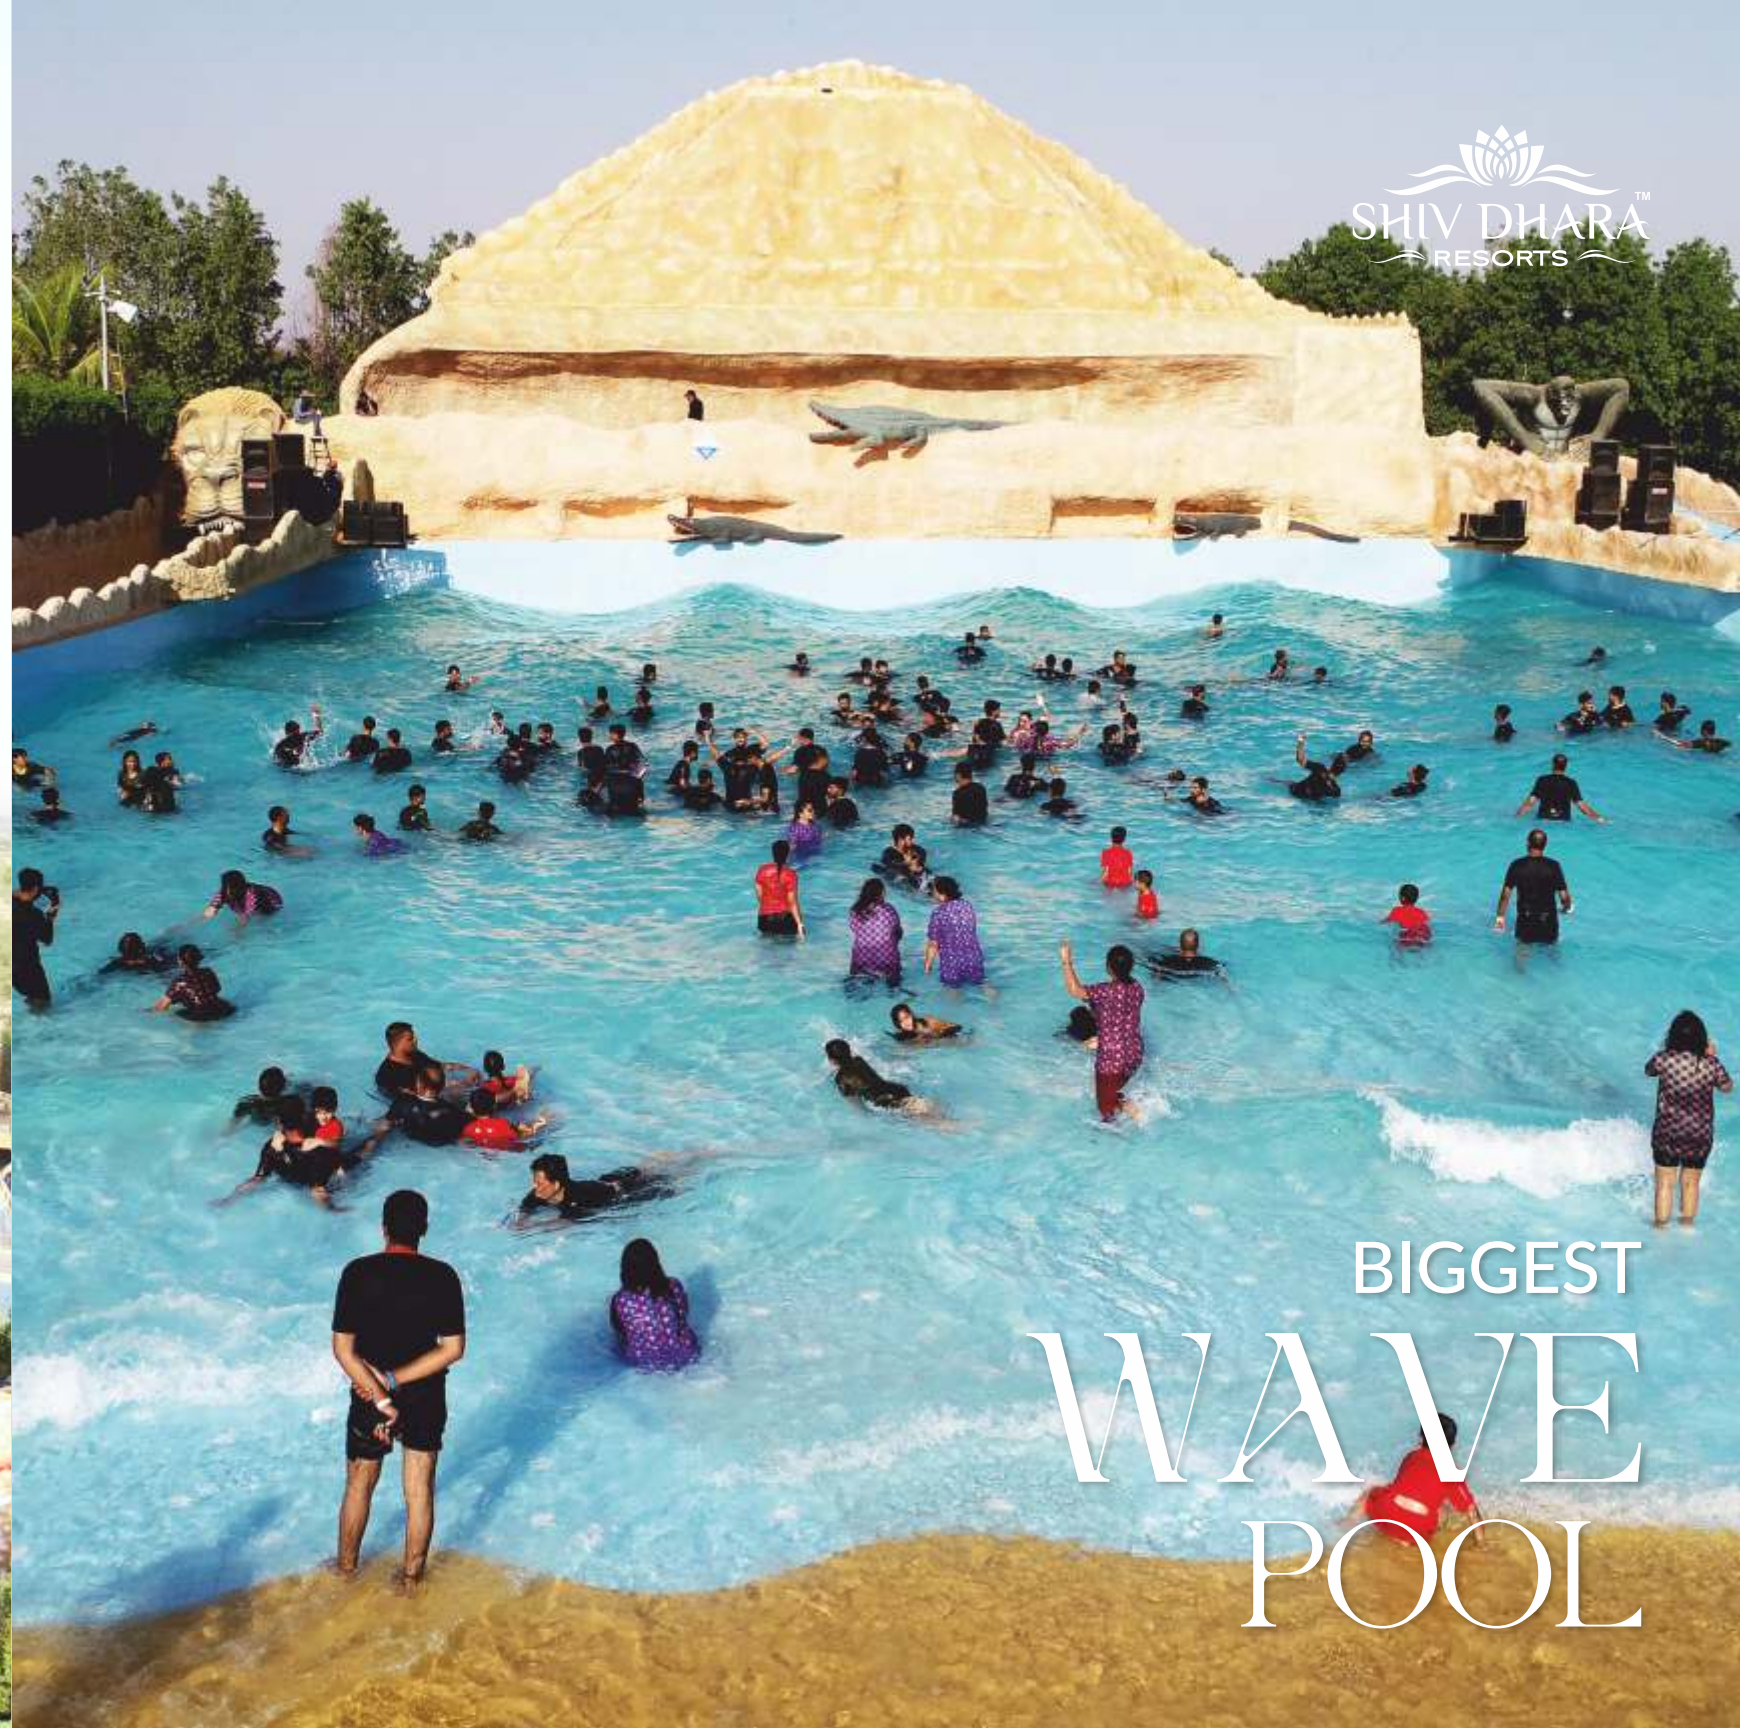

Size: - 950 Sq.ft | 4 Rooms

Presidential Levish Seating Room, Bed Room With Washroom

Size: - 950 Sq.ft | 4 Rooms

SHIVDHARA

WATERPARK

24+ RIDES IN PARK

SHIV DHARA™
RESORTS

BIGGEST
WAVE
POOL

WHERE EVERYDAY IS A GREAT
ADVENTURE

SHIV DHARA™
RESORTS